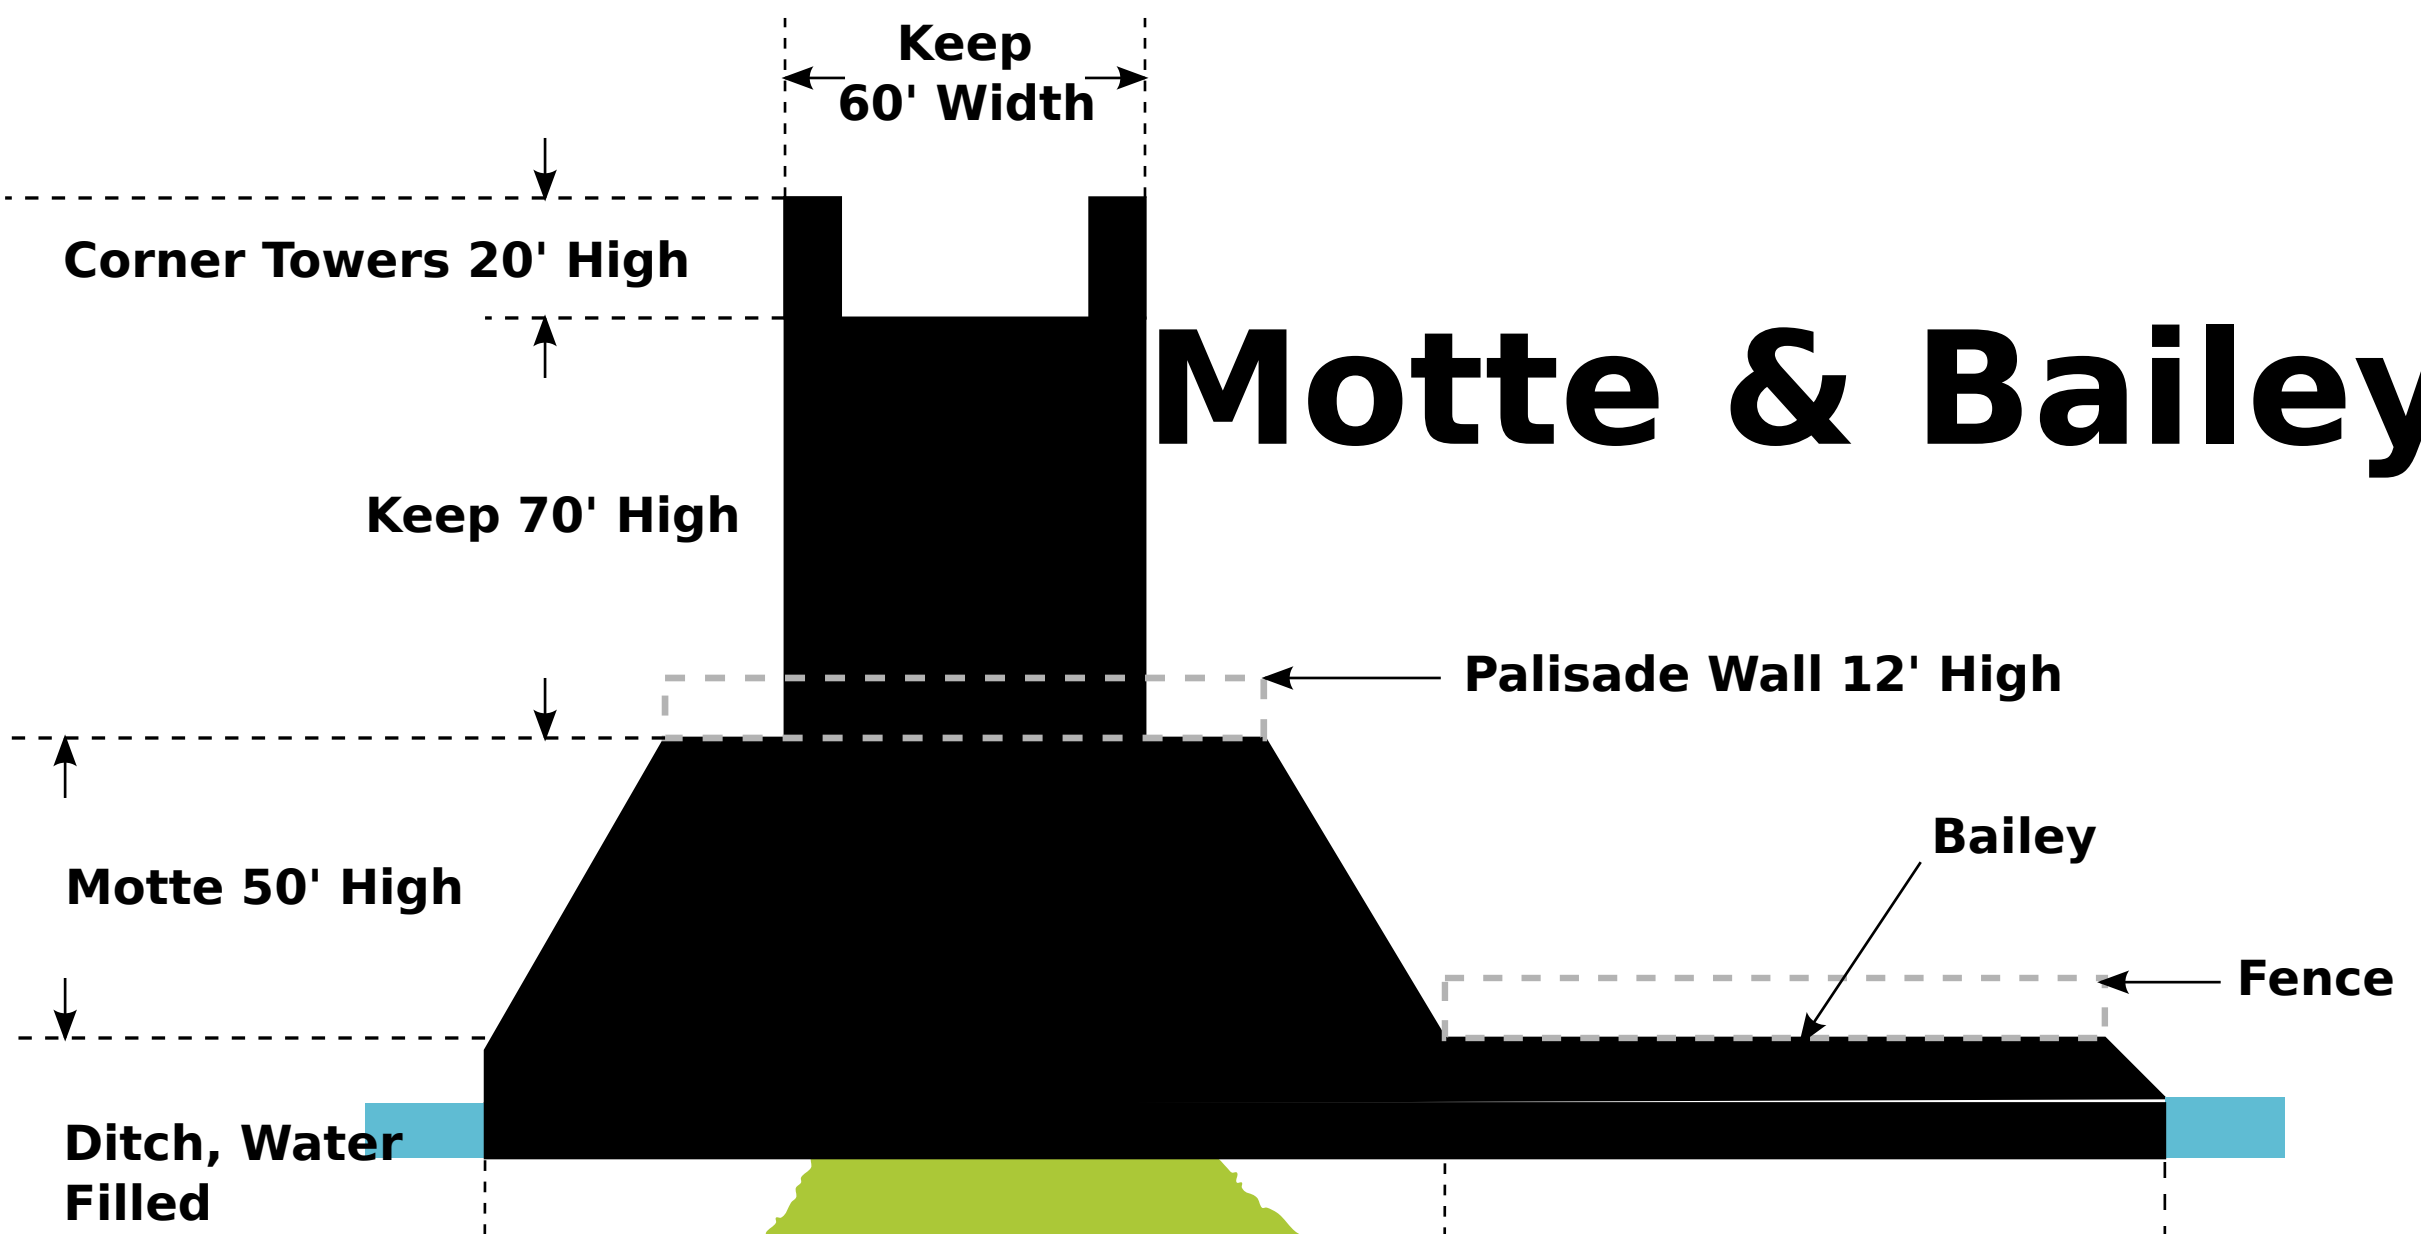

Motte & Bailey

- Map Key**
1. Wooden Flying Bridge
 2. Wood Gate & Fence
 3. Chapel
 4. Wood Gate & Fence
 5. Lords Hall
 6. Kitchen
 7. Barracks
 8. Blacksmith
 9. Workshops
 10. Stables
 11. Stores
 12. Flying Bridge
 13. Steps & Wood Gate Tower
 14. Palisade
 15. Stone Keep

Bailey 220'