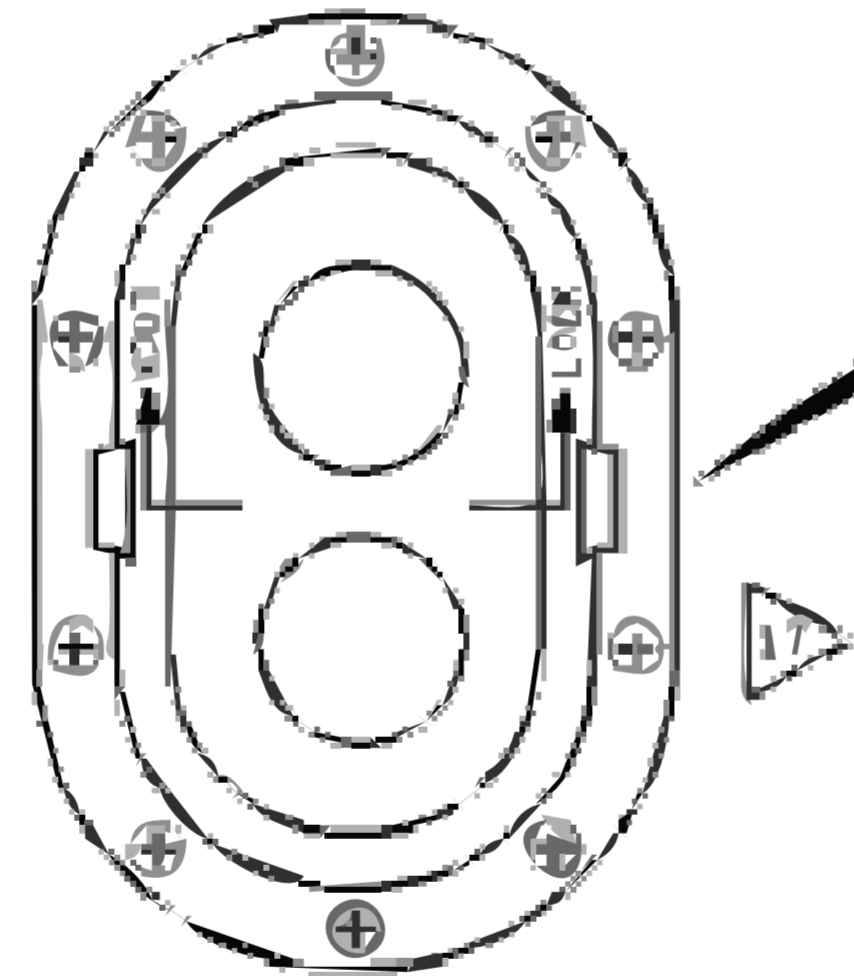

DUAL SUIT CONTROLLER ASSEMBLY

A ADJUSTABLE DIAL-TO-TEST CONTROL

B MANUAL PRESS-TO-TEST BUTTON

BIP PLUG
(TOP VIEW)

SUIT VENTILATION CONNECTION

Bioinstrumentation Pass-Thru (BIP)