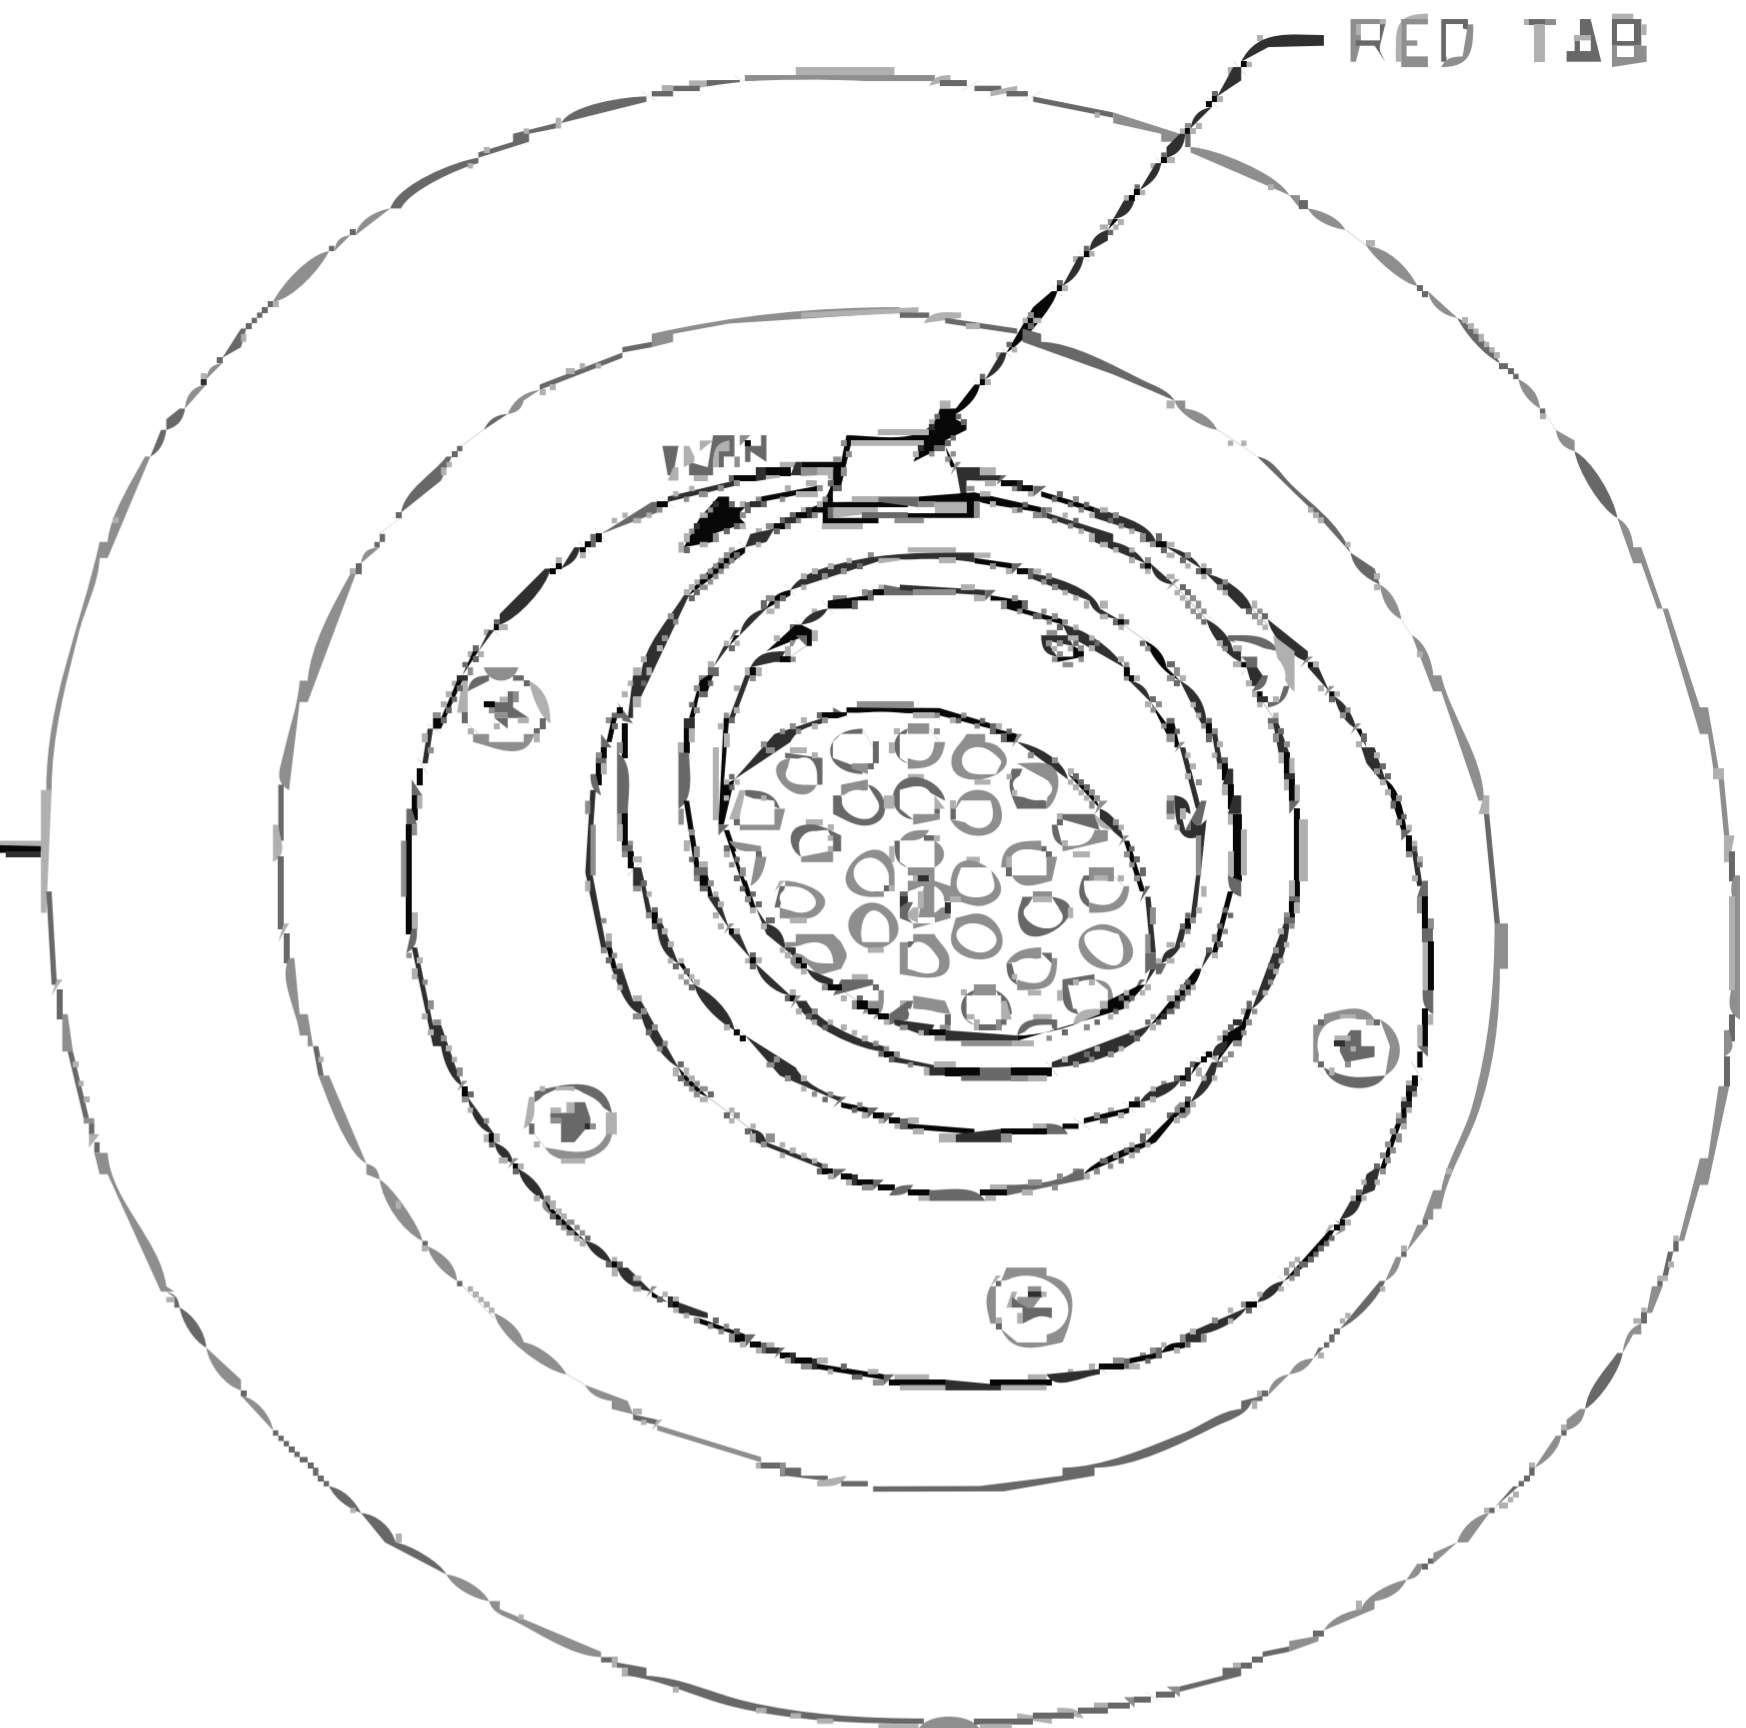

DUAL SUIT CONTROLLER ASSEMBLY

A ADJUSTABLE DIAL-TO-TEST CONTROL

B MANUAL PRESS-TO-TEST BUTTON

BIP PLUG
(TOP VIEW)

SUIT VENTILATION CONNECTION

Bioinstrumentation Pass-Thru (BIP)