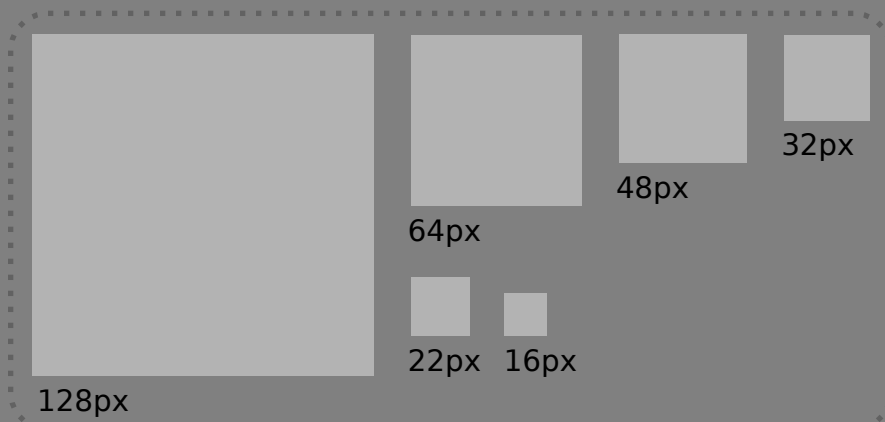

# Logo Sheet

Comments:

Author name

main logo on white background

main logo on dark background

base logo on black background

2 color

black only

outline only

cartoony

logotype

color scheme

icon set

additional artwork