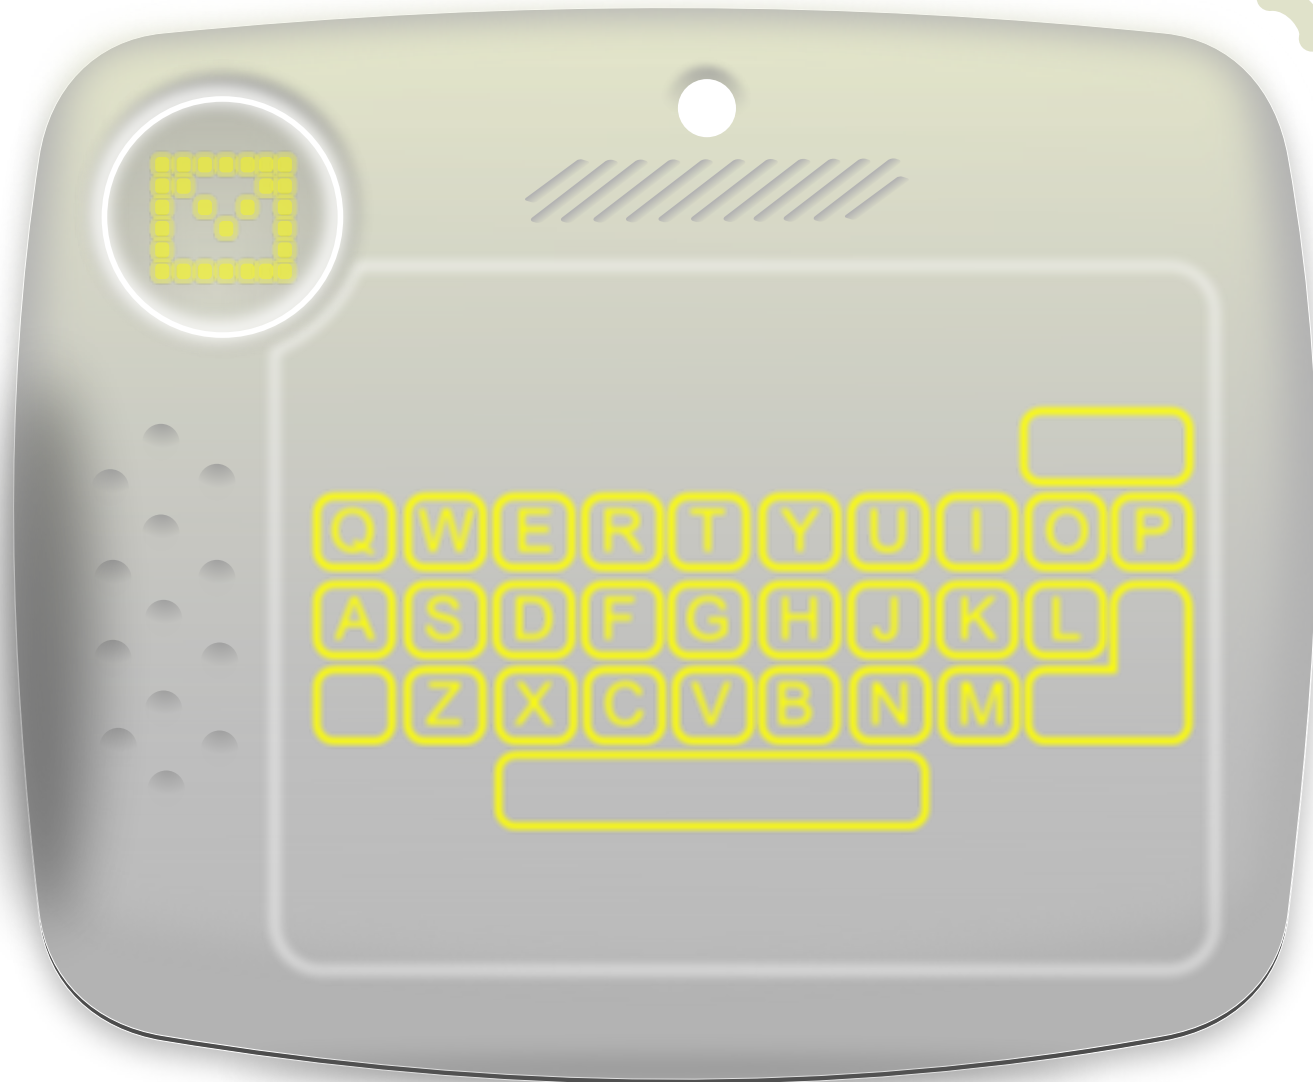

COUCH
PAD
PC

LIGHTWEIGHT - WIRELESS - ANDROID PC
for any TV or PROJECTOR