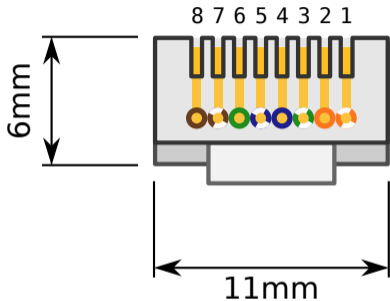

Male

Female

8P8C - T568B wiring
"RJ45 Ethernet cable"