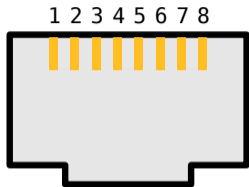

Male

Female

8P8C - T568B wiring
"RJ45 Ethernet cable"