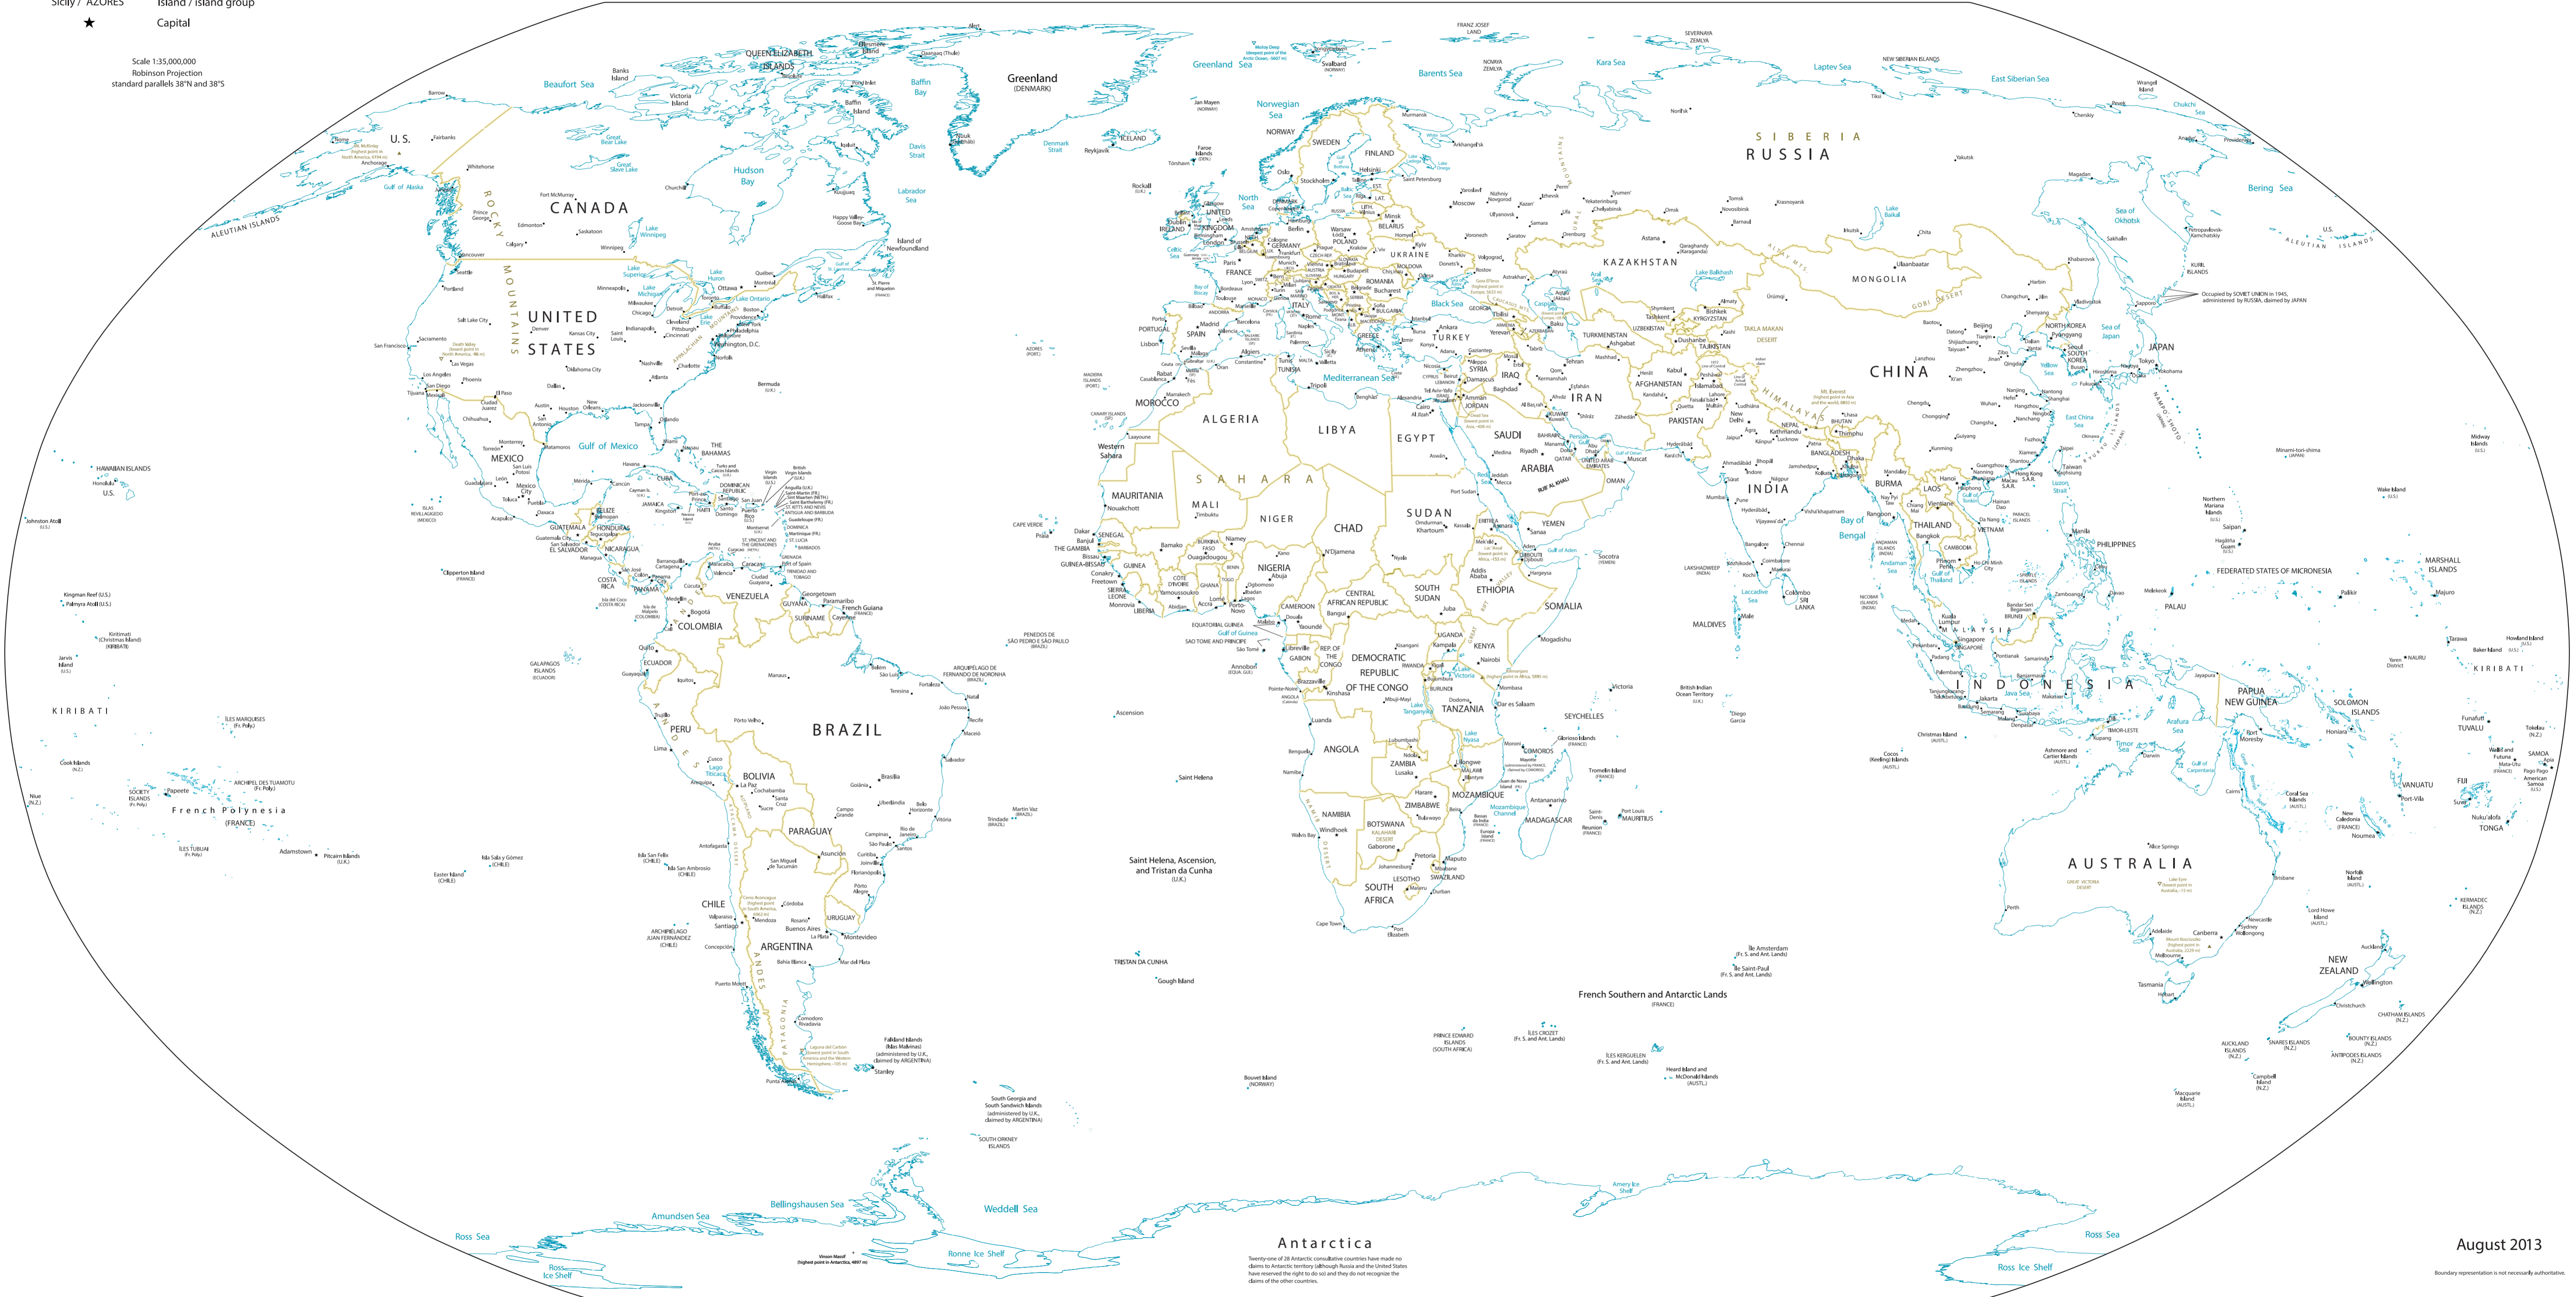

Physical Map of the World, August 2013

- AUSTRALIA
- Bermuda
- Sicily / AZORES
- ★
- Independent state
- Dependency or area of special sovereignty
- Island / island group
- Capital

Antarctica

August 2013

80362141 (20010) 8-13