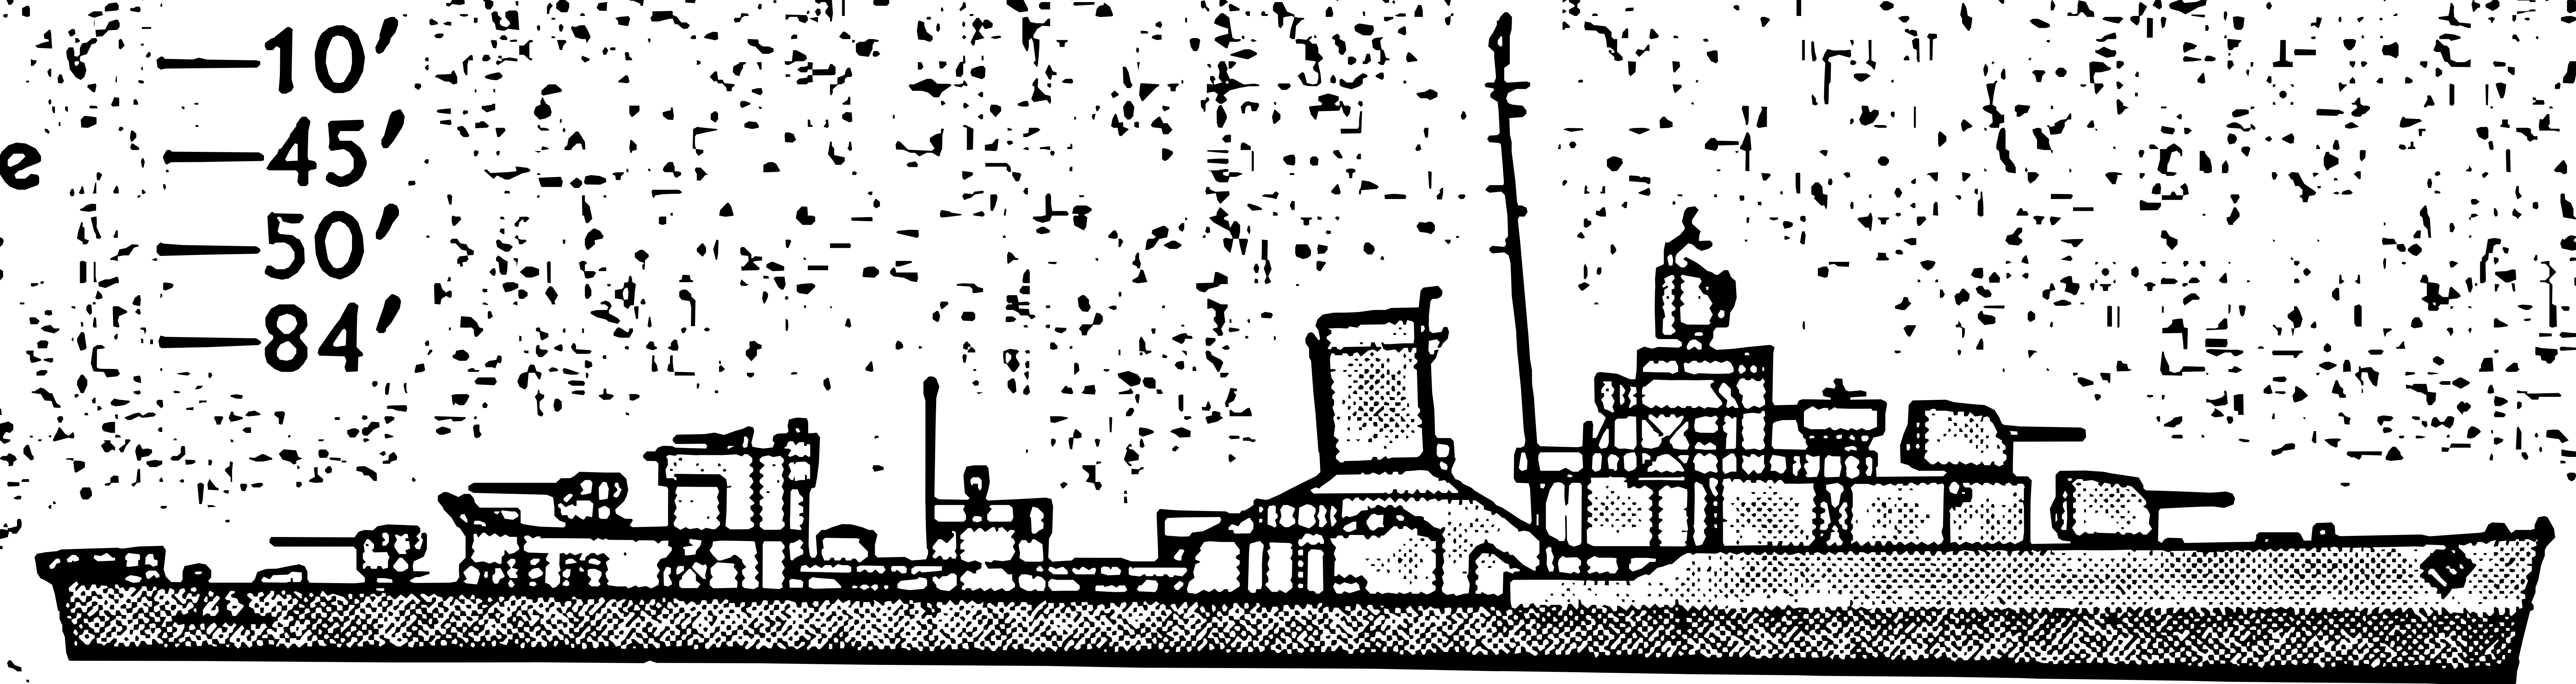

Low
tern
ridge
tack
Mast

—20'
—10'
—45'
—50'
—84'

length o. a. —341

Like the GRIDLEY's, with which they are often classed, these