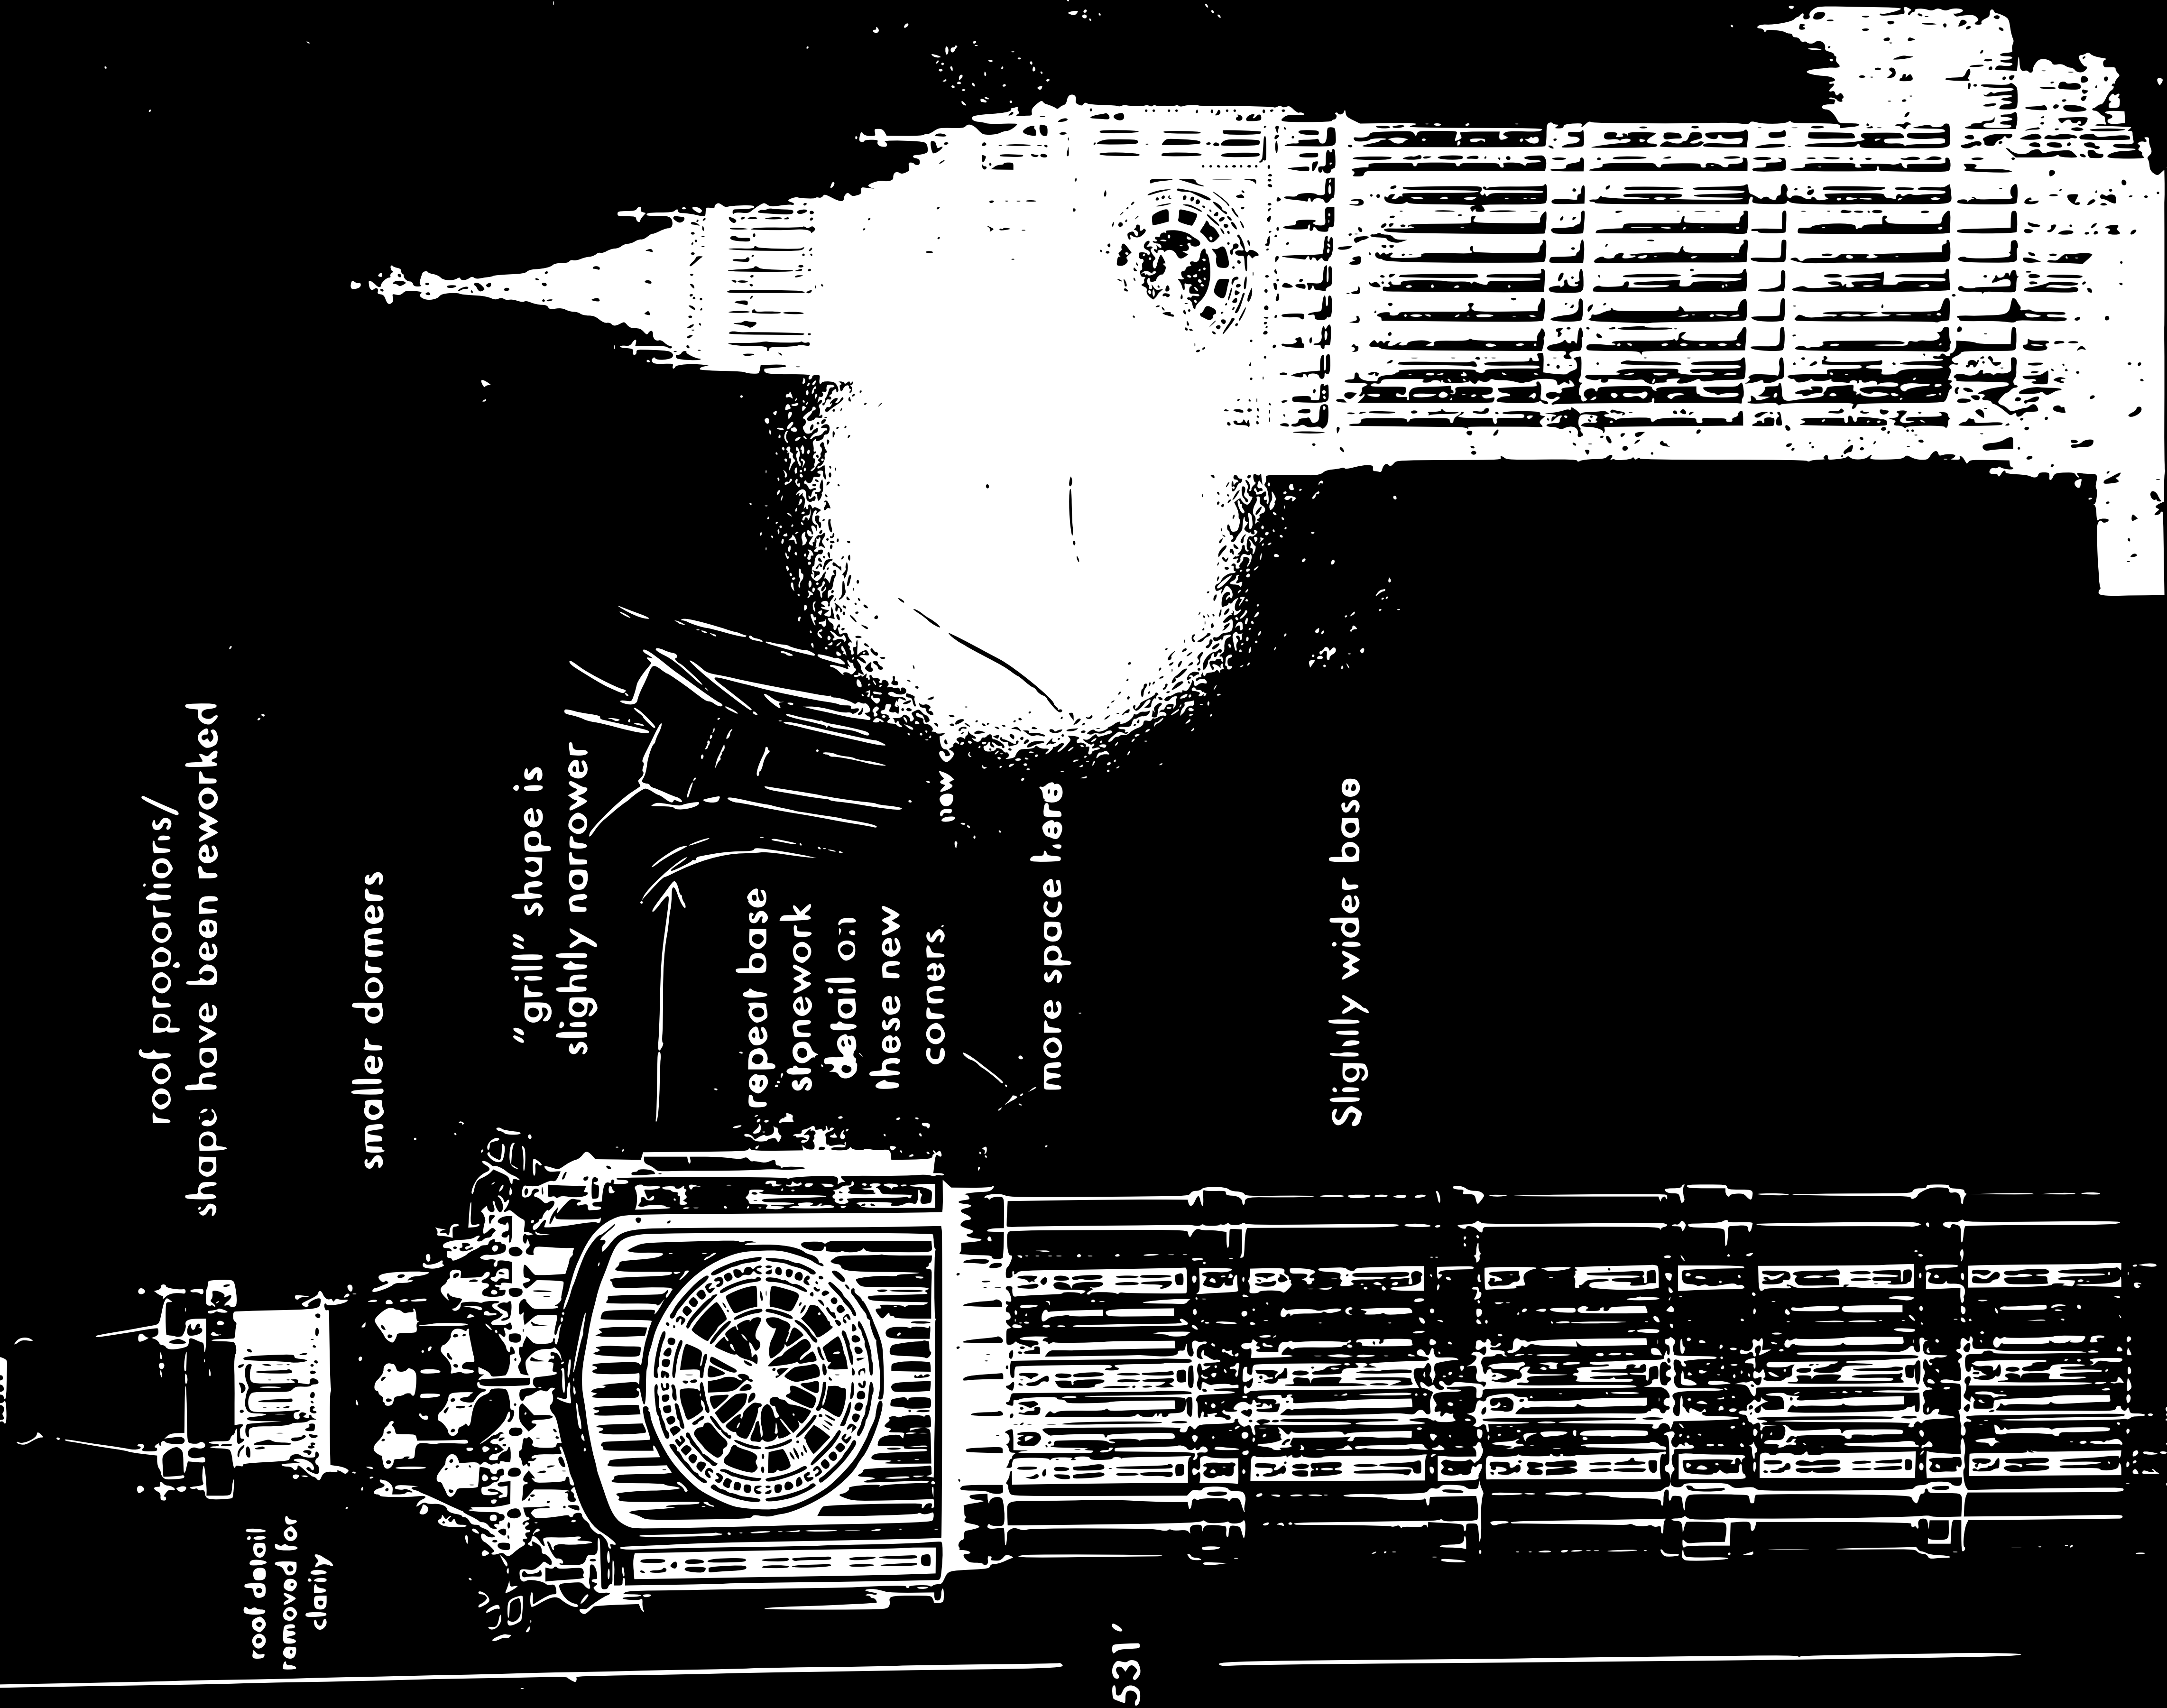

REFINISH

roof detail removed for clarity

roof proportions/shape have been reworked

smaller dormers

"grill" shape is slightly narrower

repeat base stonework detail on these new corners

new corner

more space here

Slightly wider base

531'