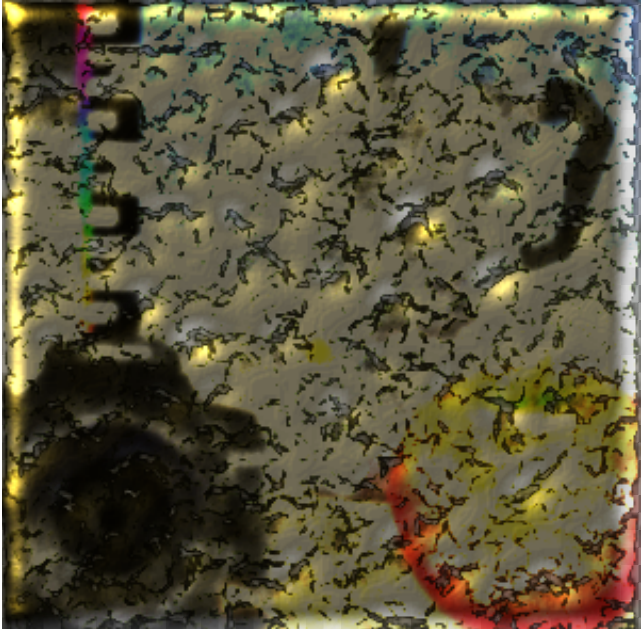

Enamel Jewelry

Eroded Metal

Flex Metal

Gold Paste