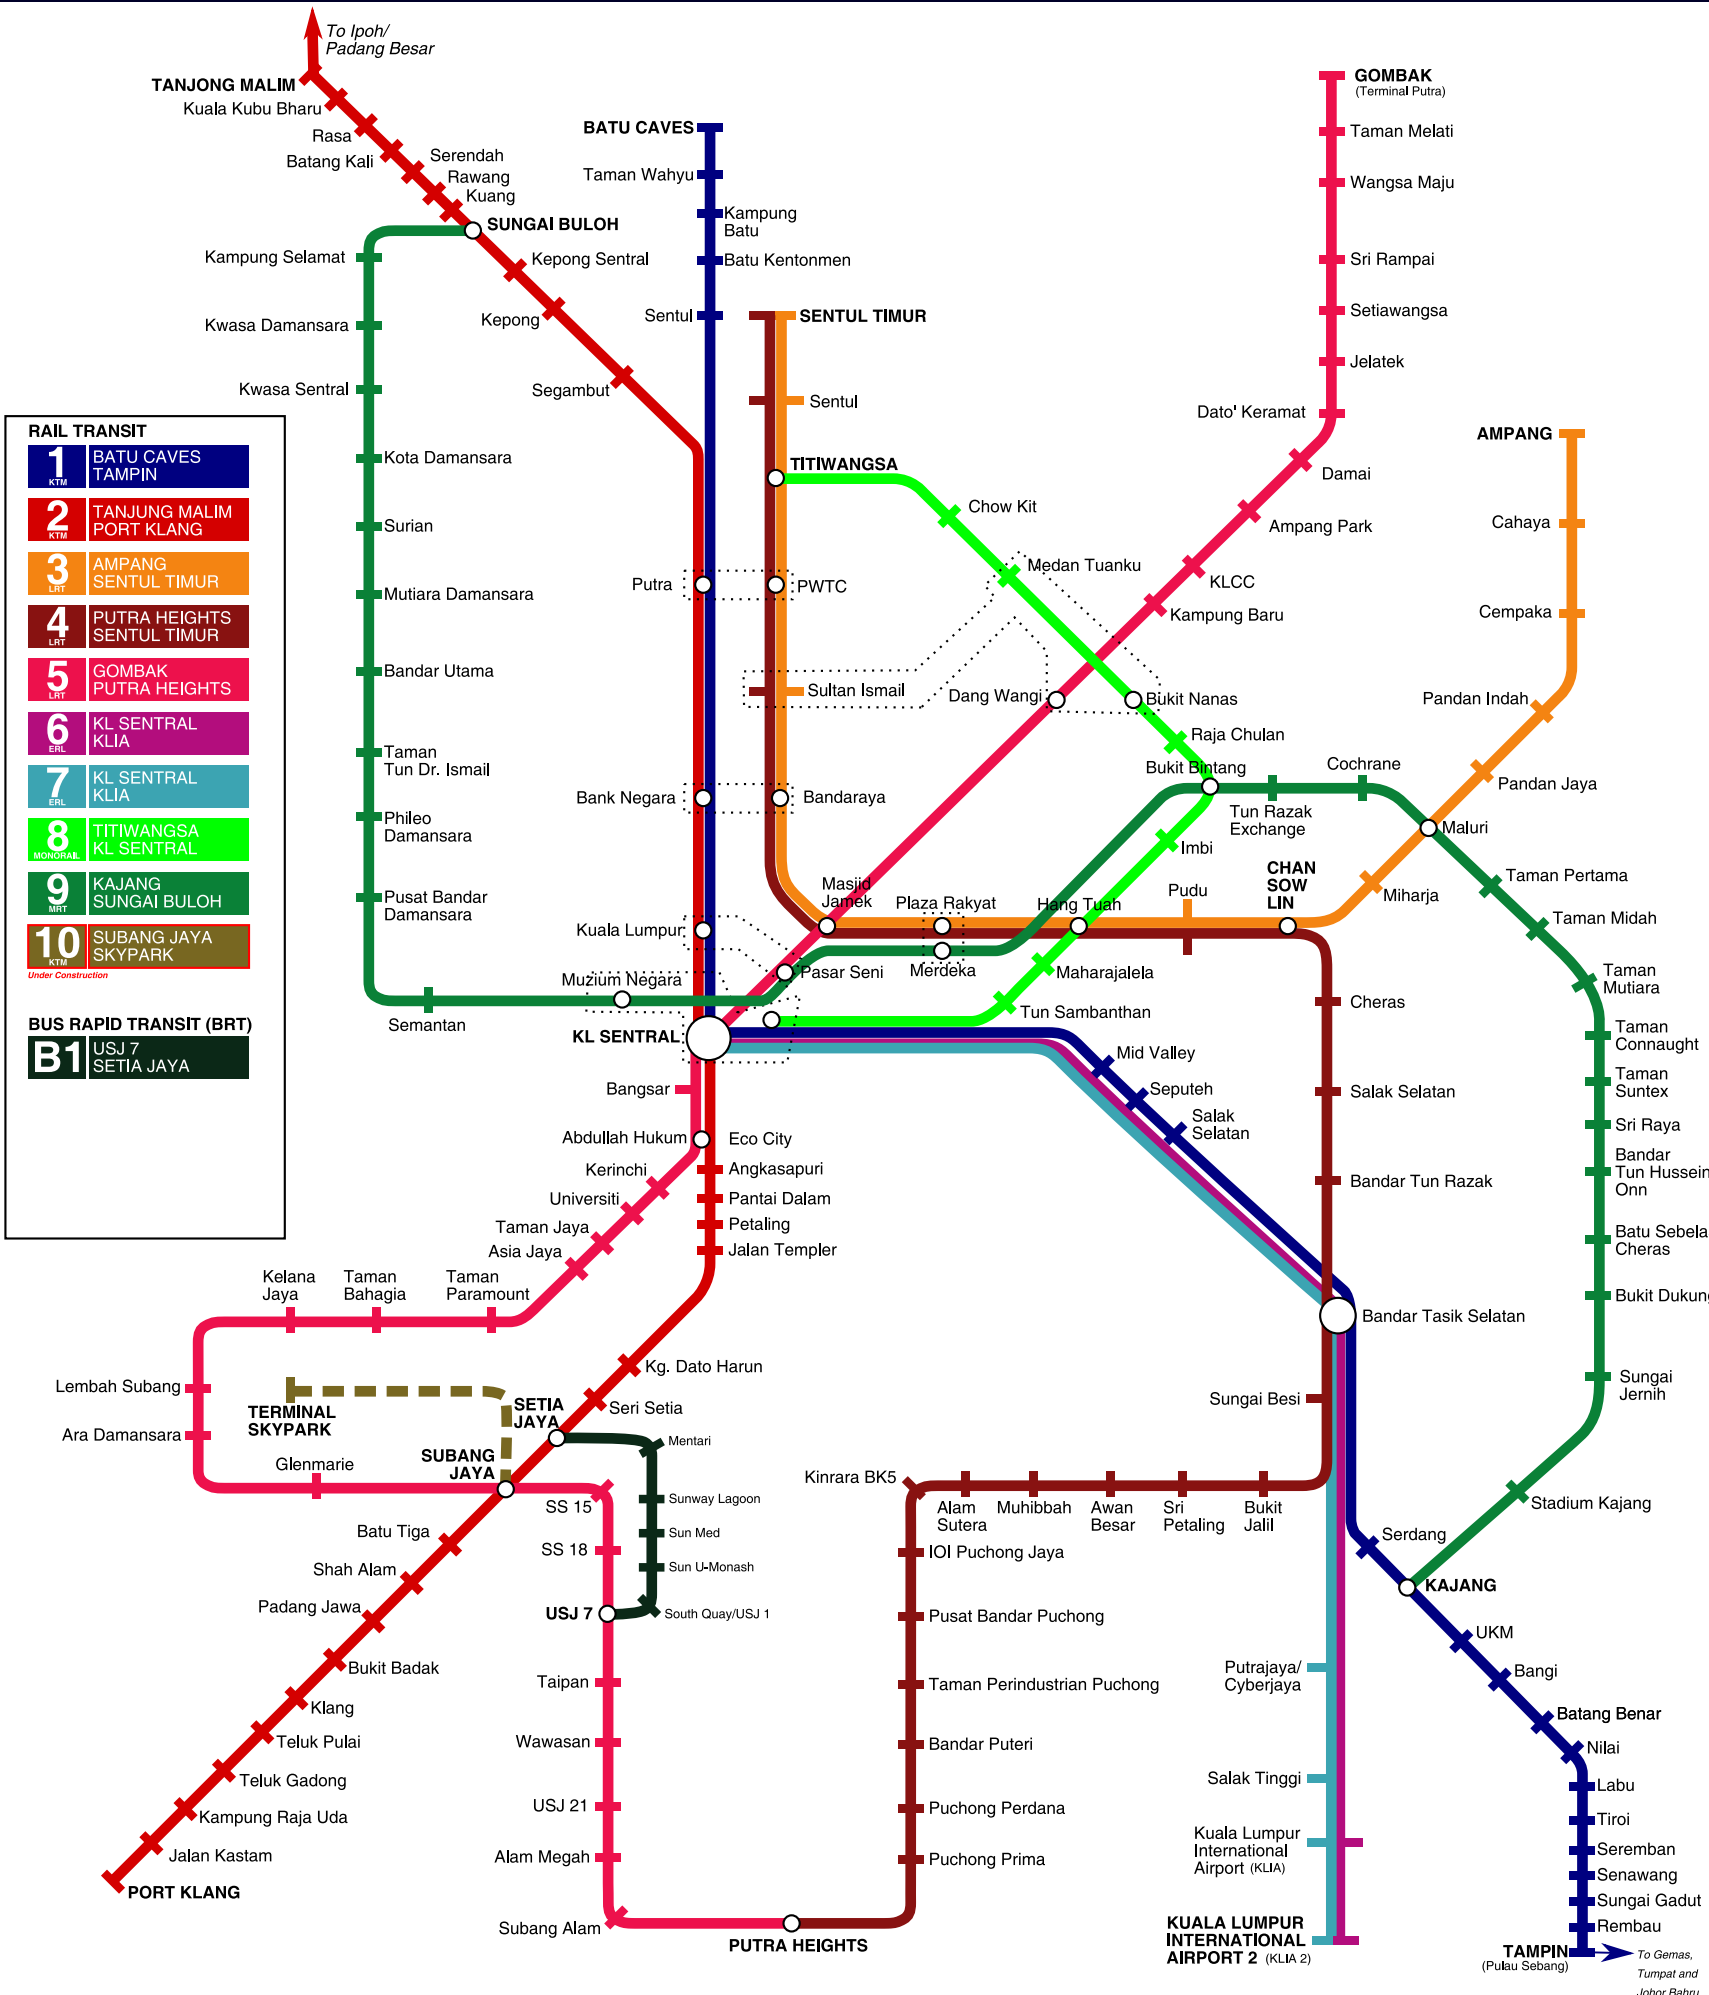

KUALA LUMPUR TRANSIT SYSTEM MAP

RAIL TRANSIT	
1	BATU CAVES TAMPIN
2	TANJUNG MALIM PORT KLANG
3	AMPANG SENTUL TIMUR
4	PUTRA HEIGHTS SENTUL TIMUR
5	GOMBAK PUTRA HEIGHTS
6	KL SENTRAL KLIA
7	KL SENTRAL KLIA
8	TITIWANGSA KL SENTRAL
9	KAJANG SUNGAI BULOH
10	SUBANG JAYA SKYPARK
<i>Under Construction</i>	
BUS RAPID TRANSIT (BRT)	
B1	USJ 7 SETIA JAYA

LEGEND	
	Cahaya
	Station
	Interchange/ connecting station
	Interchange/connecting station within walking distance
	Terminal station