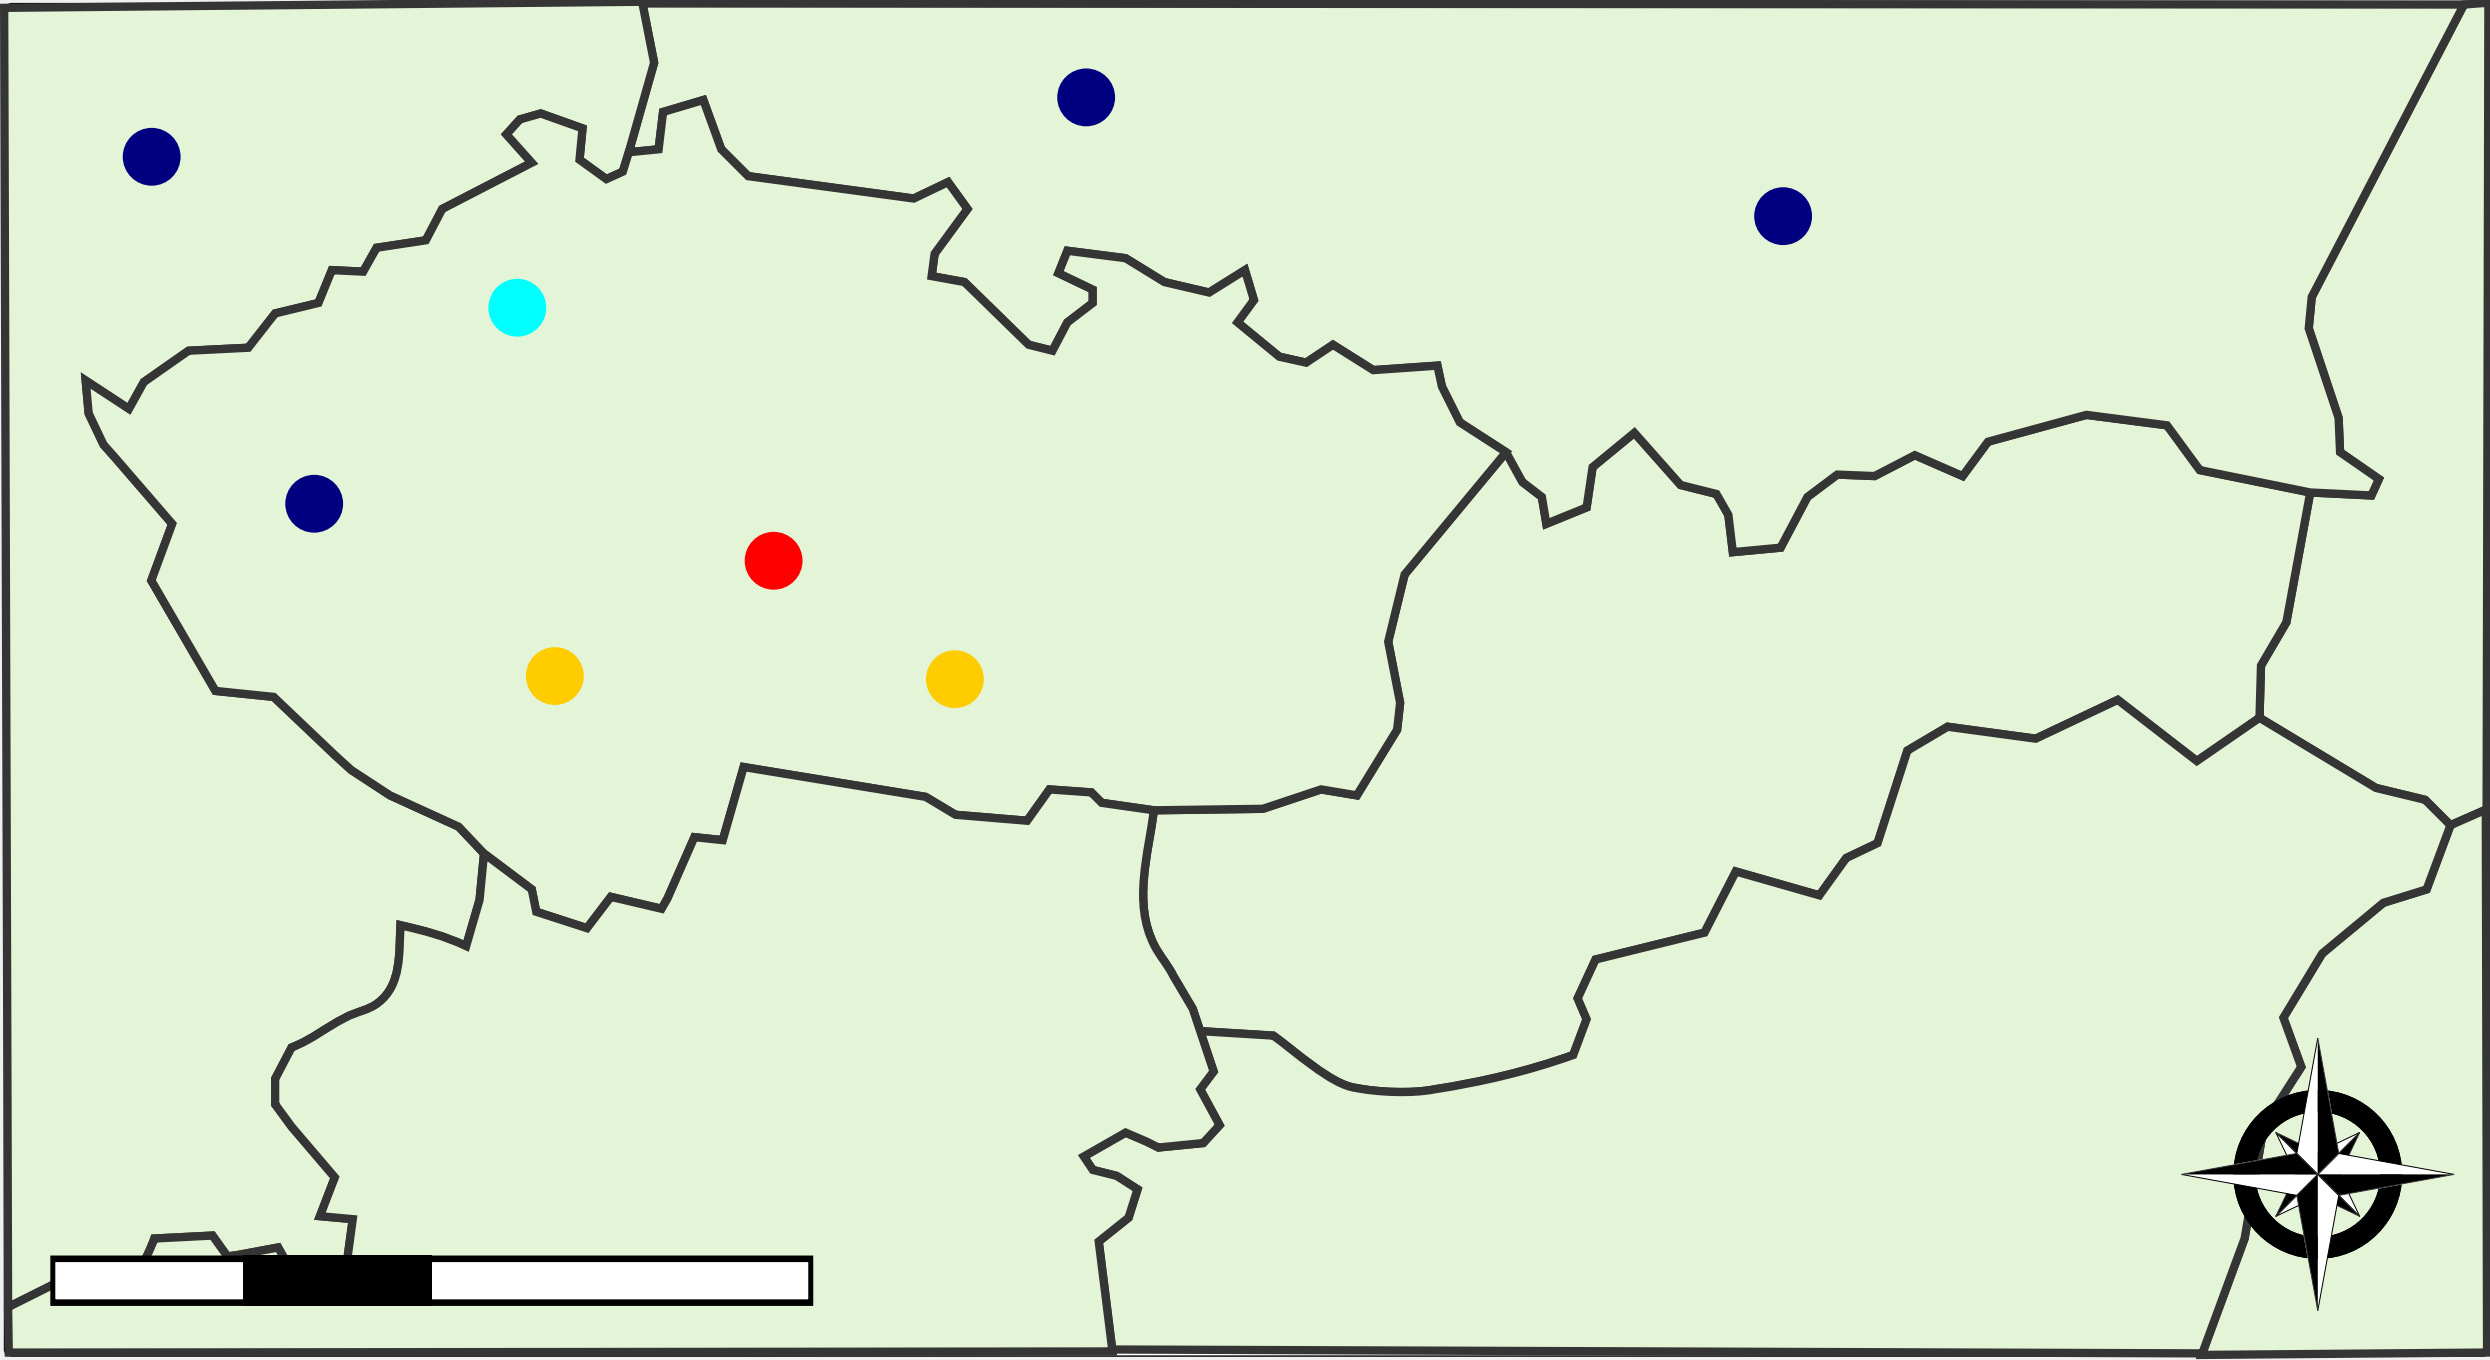

Legend for the map showing various symbols and their corresponding data series:

- Blue square, black dots, black line
- Blue square, red circle, black line
- Blue square, orange circle, black line
- Blue square, yellow circle, black line
- Blue square, cyan circle, black line
- Blue square, dark blue circle, black line
- Blue square, black and white checkerboard, black line

OSS GIS