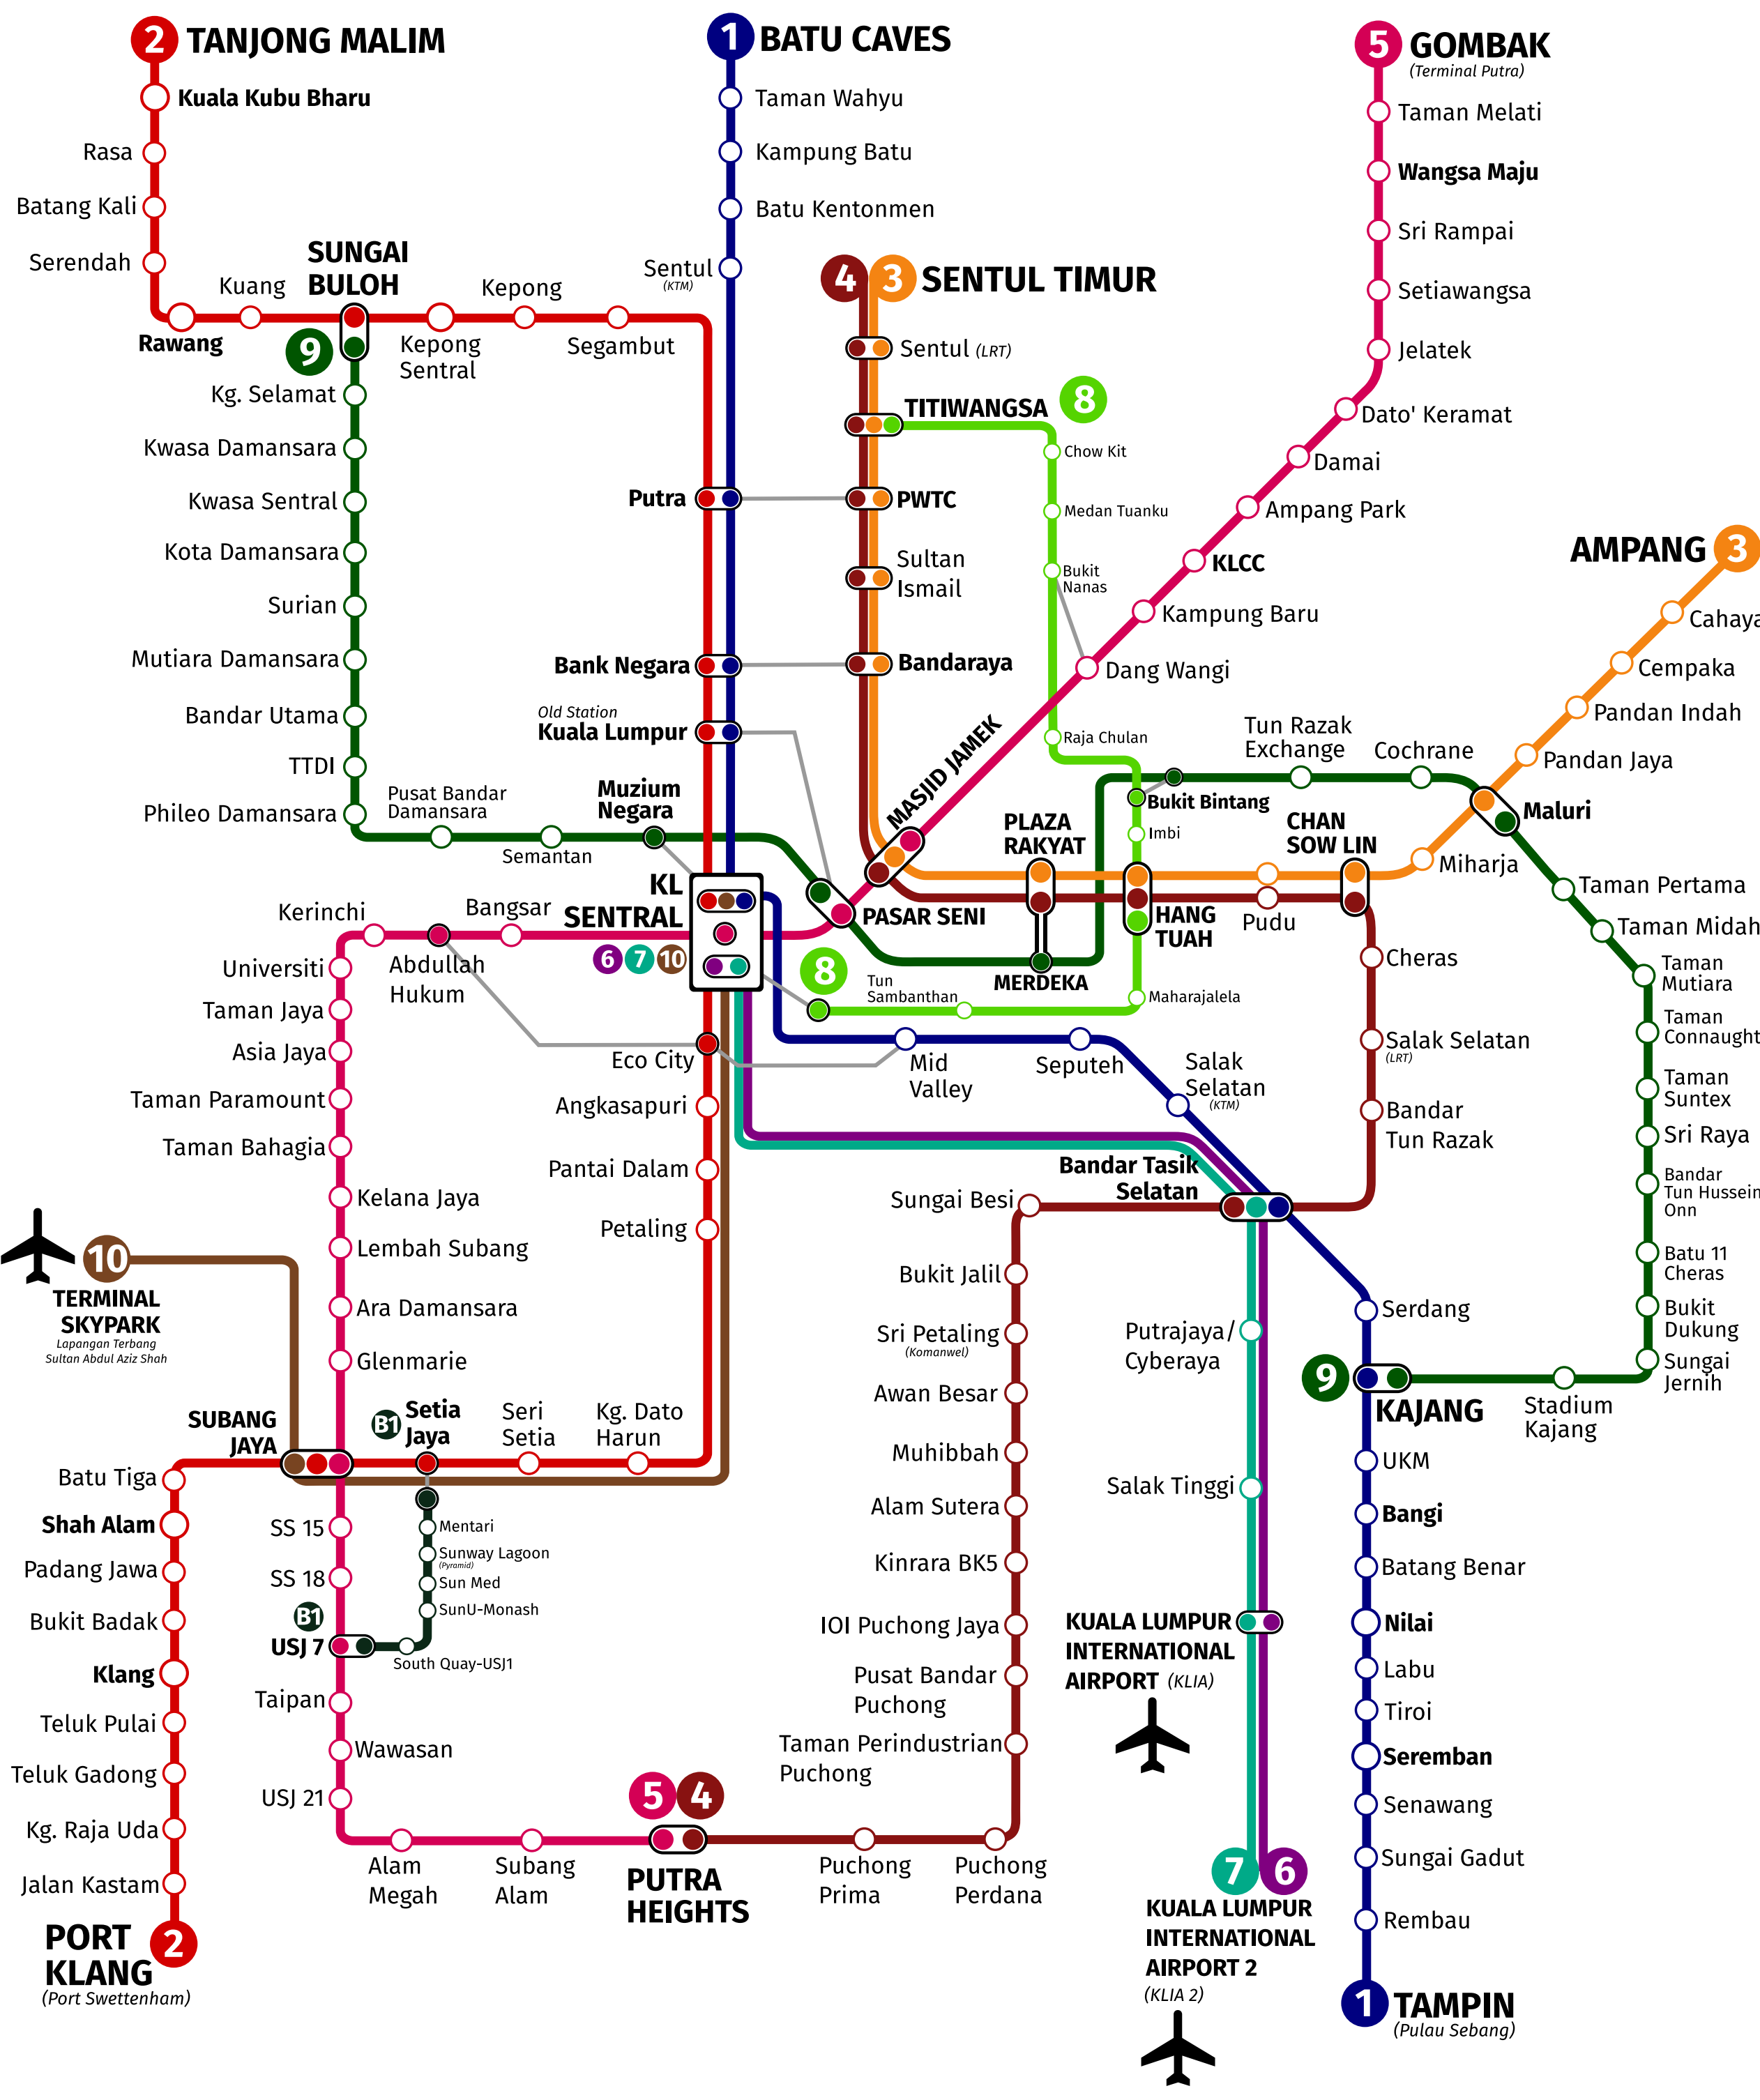

# KUALA LUMPUR & KLANG VALLEY METRO AND RAIL TRANSIT MAP

- 1** KTM Komuter **Seremban Line**
- 2** KTM Komuter **Port Klang Line**
- 3** RapidKL LRT **Ampang Line**
- 4** RapidKL LRT **Sri Petaling Line**
- 5** RapidKL LRT **Kelana Jaya Line**
- 6** Express Rail Link **KLIA Ekspres**
- 7** Express Rail Link **KLIA Transit**
- 8** RapidKL **KL Monorail**
- 9** RapidKL MRT **Sungai Buloh-Kajang Line**
- 10** KTM Komuter **Skypark Link**
- B1** RapidKL **BRT Sunway Line**

- ### LEGEND
- Interchange in / Common same building / station
  - Interchange across separate buildings
  - Terminal station
  - Paid interchange across separate buildings