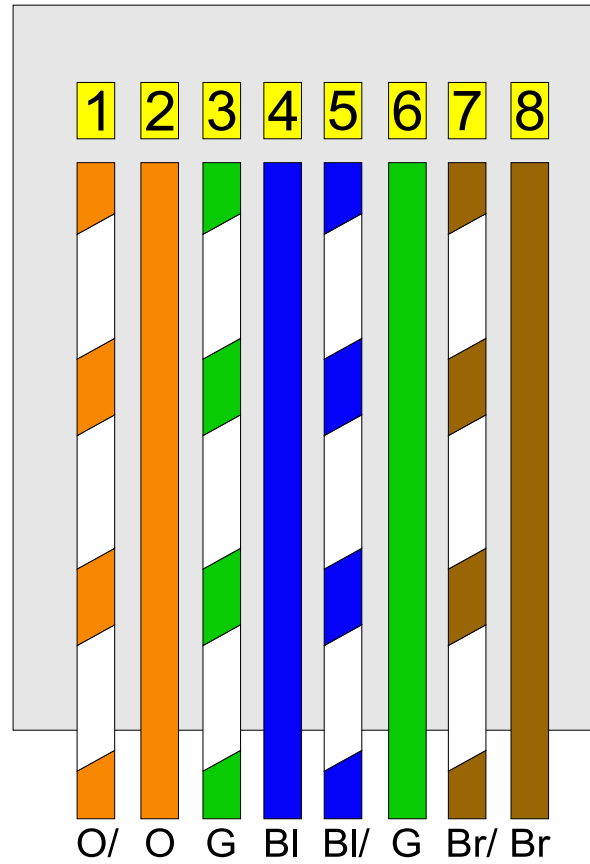

568A

568B

G GREEN
 G/ GREEN - WHITE TRACER
 O ORANGE
 O/ ORANGE - WHITE TRACER
 Bl BLUE
 Bl/ BLUE - WHITE TRACER
 Br BROWN
 Br/ BROWN - WHITE TRACER

Clip is pointed away from you.