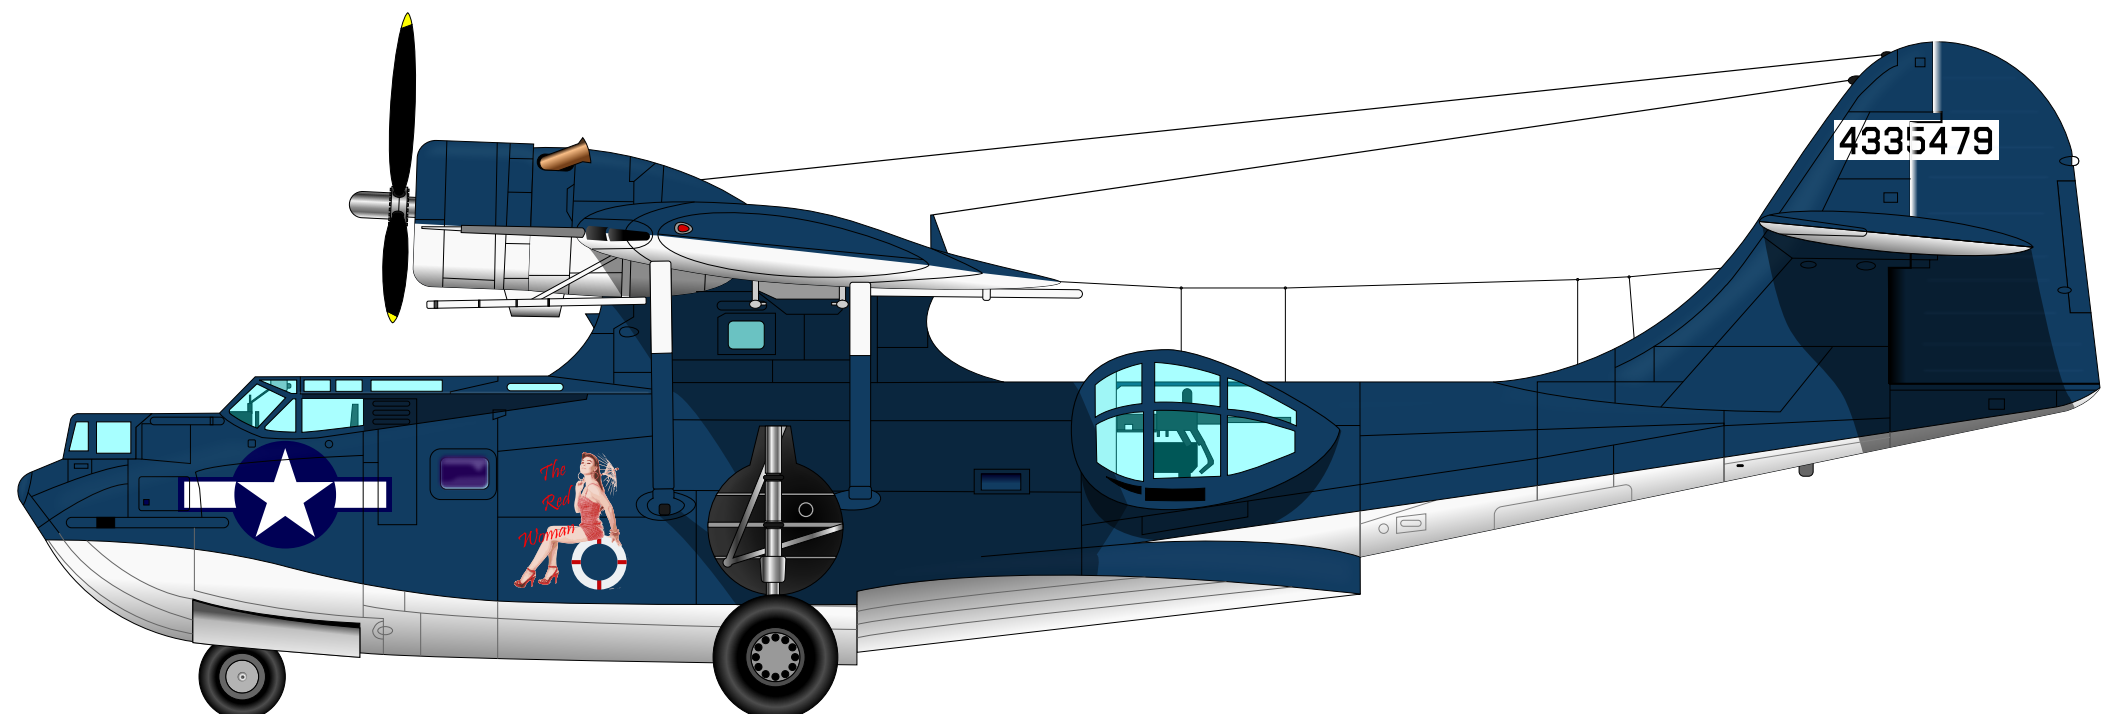

CATALINA 1 PBY-5 SERIAL WB406, WQ Z  
OF RAF 209 SQUADRON LOCATED AND  
TRACKED THE GERMAN BATTLESHIP  
BISMARCK ON MAY 26 IN THE YEAR 1941

CONSOLIDATED PBY Catalina