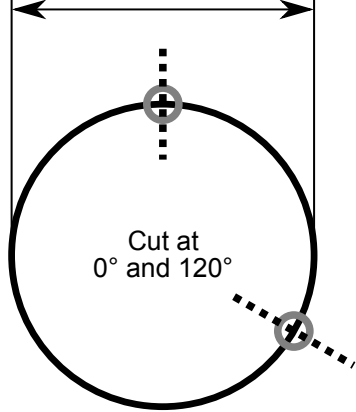

40mm tube

[make 3]

Fix to 120mm discs