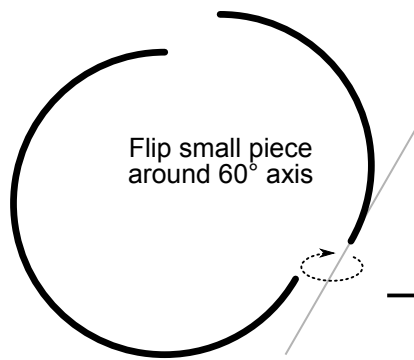

40mm tube

[make 3]

Fix to 120mm discs