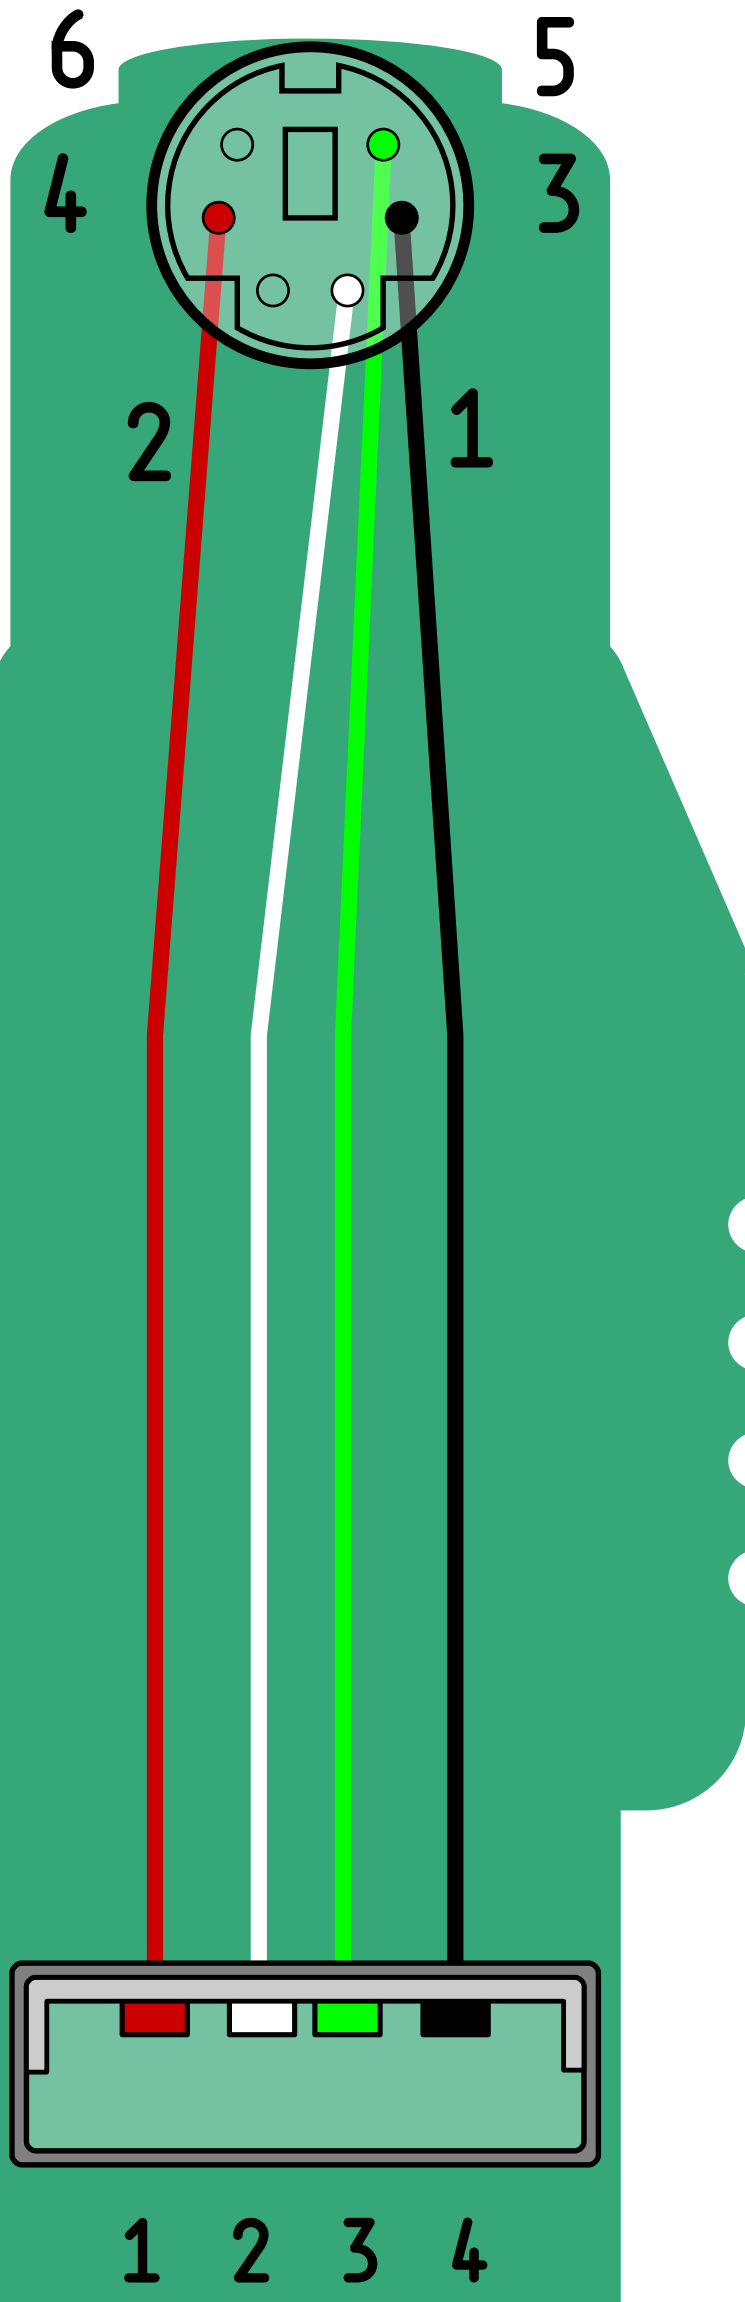

Adapter PS/2 to USB

↑ Mouse/keyboard
PS/2

♀ mini-DIN 6 pin

♂ USB AM

↓ PC