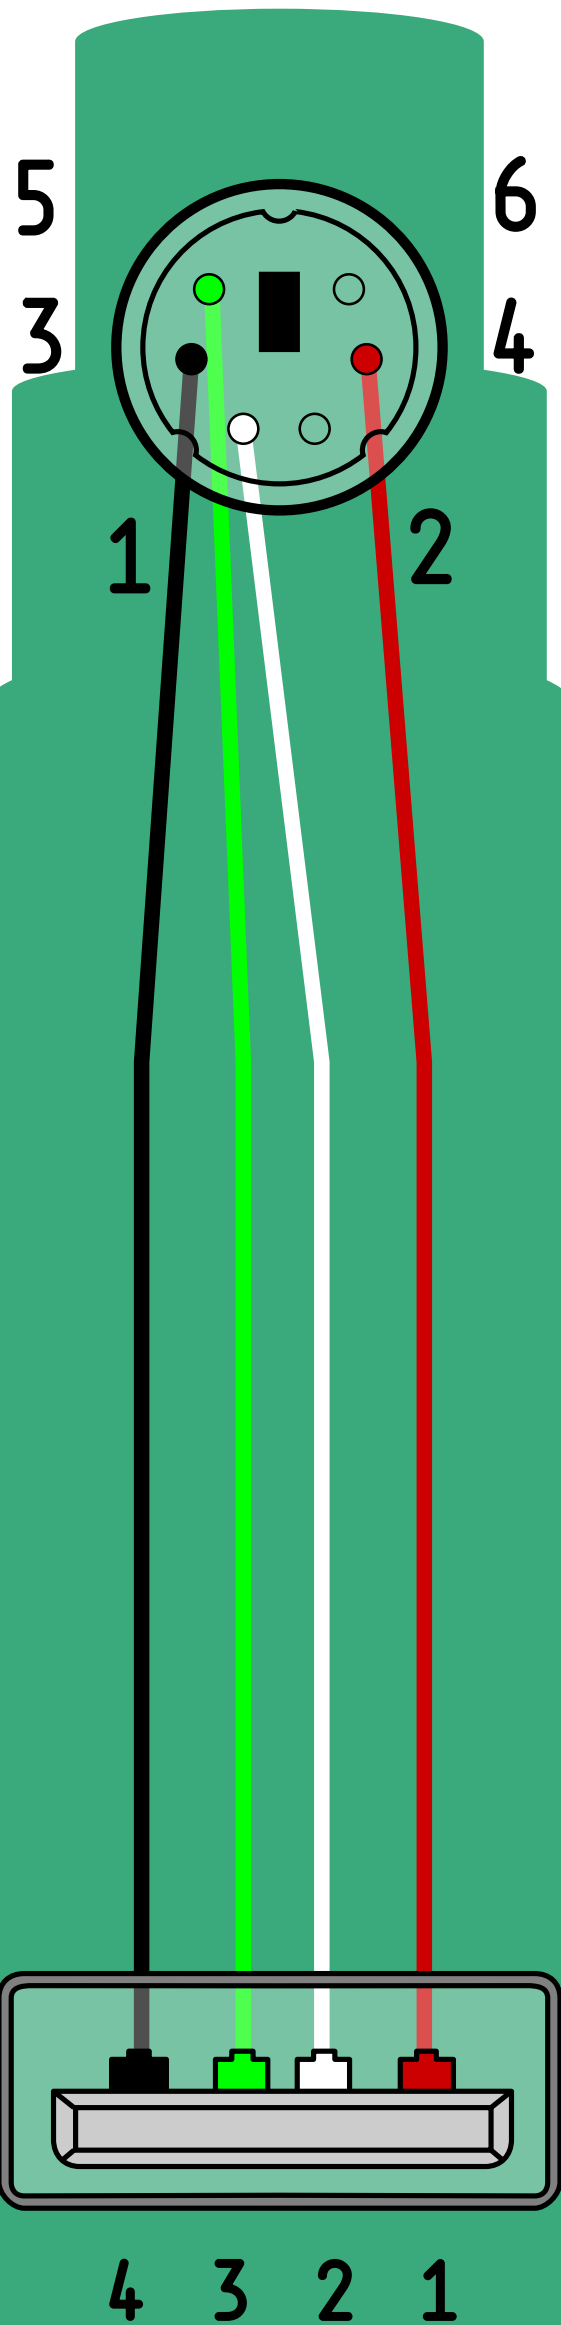

Adapter USB to PS/2

↑ PC

PS/2

♂ mini-DIN 6 pin

♀ USB FM

↓ Mouse/keyboard