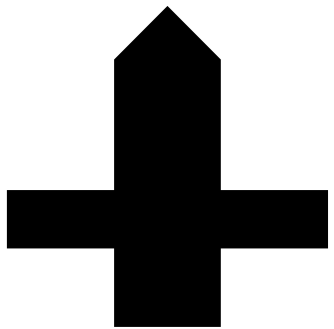

2.1 Внимание!
(Caution!)

2.2 Пересечение судового хода
(Crossing the channel)

A red-bordered square sign containing the number 12 in a large, bold, black font, indicating a speed limit.

12

2.3 Скорость ограничена
(Speed is limited)

A red-bordered square sign containing a black downward-pointing triangle above the number 15.1 in a large, bold, black font, indicating a clearance height.

15.1

2.4 Соблюдать надводный габарит
(Be Water Clearance)